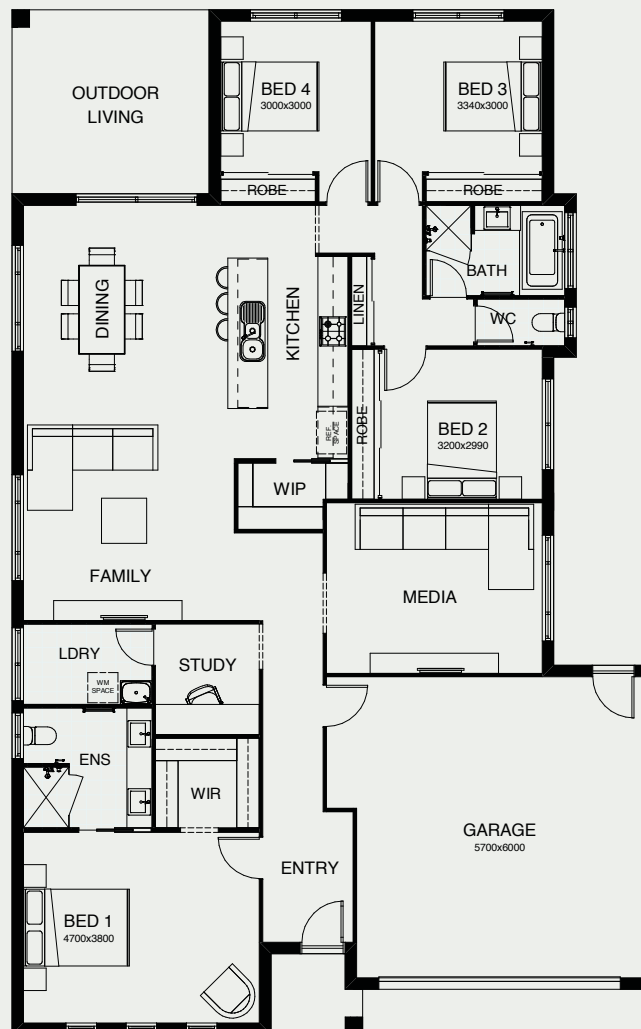

NEPTUNE 231

Welcome to the ideal four bedroom family home. Imagine entertaining in the indoor/outdoor alfresco area, and enjoying the advantage of a separate media room. This design includes a kids' retreat and in the privately situated master bedroom, parents can really relax.

FRONTAGE	14m
EXTERIOR LENGTH	20.43m
EXTERIOR WIDTH	12.80m
TOTAL FLOOR AREA	231.60m ²

create your dream

For further information, please visit www.boldliving.com.au