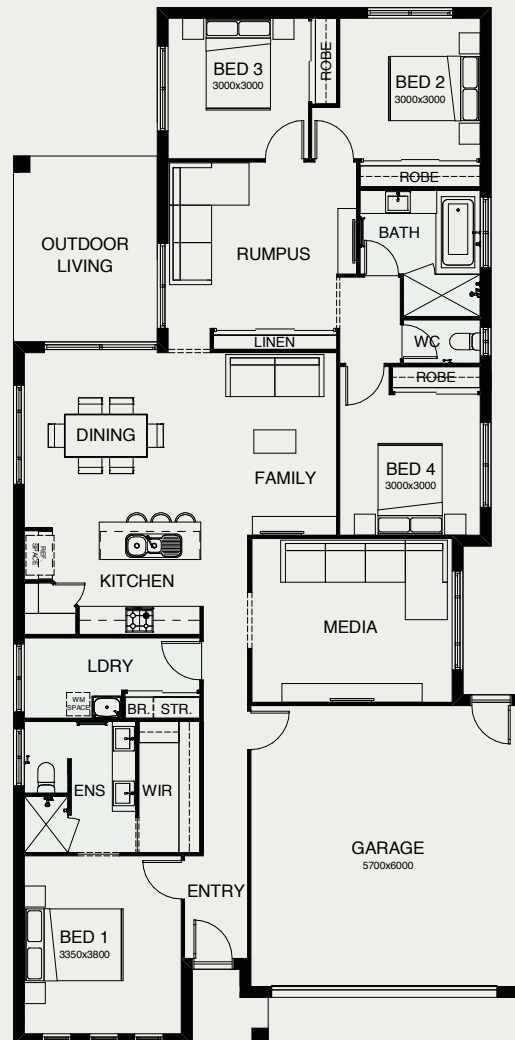

NEPTUNE 214

Welcome to the ideal four bedroom family home. Imagine entertaining in the indoor/outdoor alfresco area, and enjoying the advantage of a separate media room. This design includes a kids' retreat and in the privately situated master bedroom, parents can really relax.

FRONTAGE	12.2m
EXTERIOR LENGTH	22.15
EXTERIOR WIDTH	11.00m
TOTAL FLOOR AREA	214.70m ²

create your dream

For further information, please visit www.boldliving.com.au