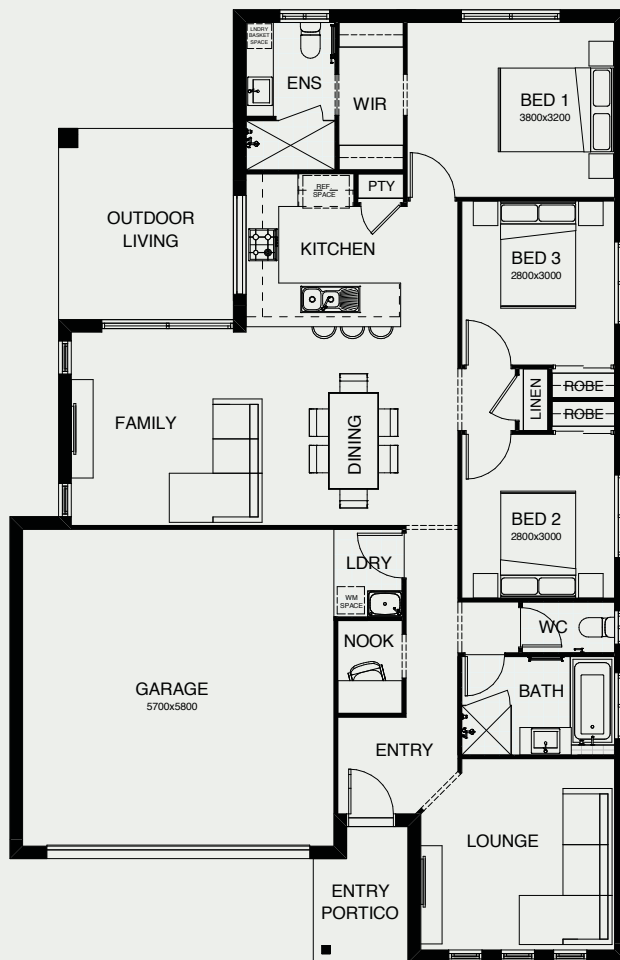

MILFORD 170

Living will be so easy in this attractive well-designed three bedroom + study home. The heart of it all is the modern kitchen and dining area opening out onto the patio, ideal for barbeques and family gatherings.

FRONTAGE	12.5m
EXTERIOR LENGTH	17.44m
EXTERIOR WIDTH	11.30m
TOTAL FLOOR AREA	171.30m ²

 3 |
  2 |
  1 |
  2 |
  study nook |
  2

create your dream

For further information, please visit www.boldliving.com.au