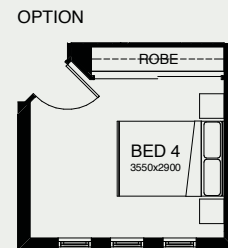

MILFORD 170

Living will be so easy in this attractive well-designed three bedroom + study home. The heart of it all is the modern kitchen and dining area opening out onto the patio, ideal for barbeques and family gatherings.

FRONTAGE	12.5m
EXTERIOR LENGTH	17.44m
EXTERIOR WIDTH	11.30m
TOTAL FLOOR AREA	171.30m ²

 3 |
  2 |
  1 |
  2 |
  study nook |
  2

create your dream

For further information, please visit www.boldliving.com.au