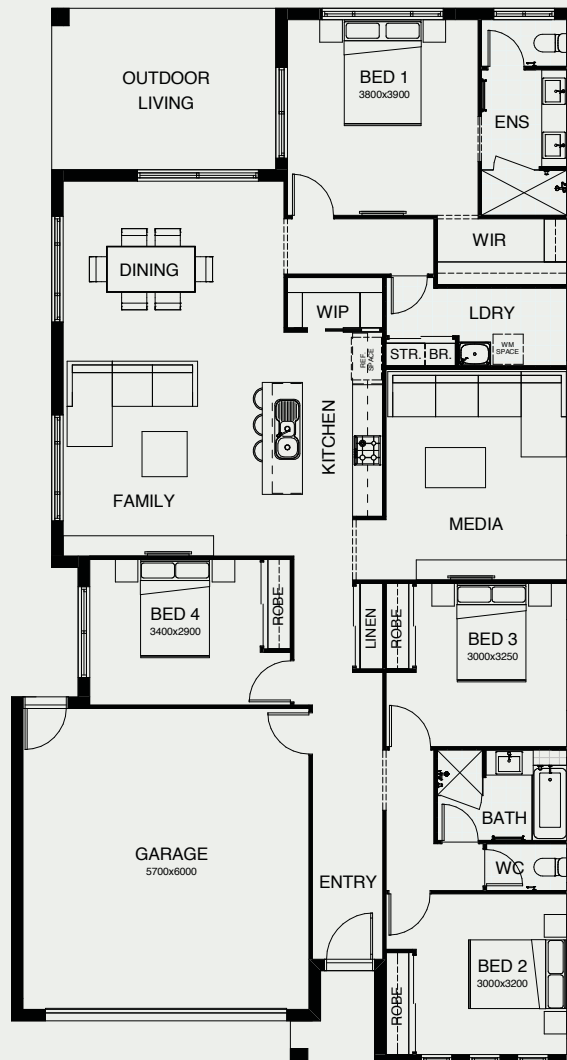

# MANDALAY 221

This stunning four bedroom home is a showcase for easy, enjoyable indoor/outdoor living. Family and friends will gather in the central living, dining and kitchen areas, or the spacious patio directly outside. Or you'll be enjoying your favourite entertainment in the designated media room. Parents will love the fact their master bedroom is positioned for privacy.

FRONTAGE	12.5m
EXTERIOR LENGTH	21.09m
EXTERIOR WIDTH	11.30m
TOTAL FLOOR AREA	221.00m <sup>2</sup>

*create your dream*

For further information, please visit [www.boldliving.com.au](http://www.boldliving.com.au)