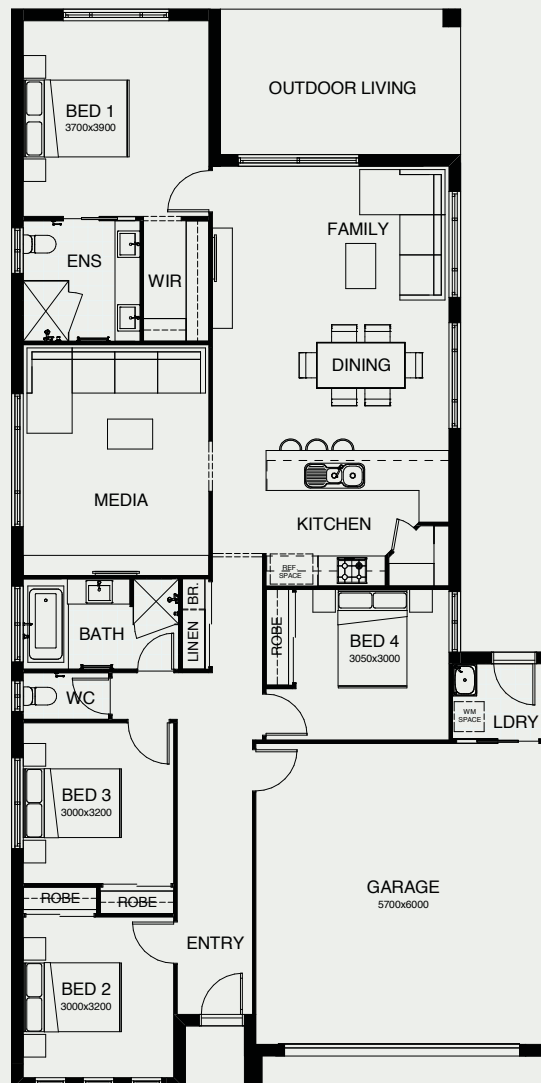

MANDALAY 205

This stunning four bedroom home is a showcase for easy, enjoyable indoor/outdoor living. Family and friends will gather in the central living, dining and kitchen areas, or the spacious patio directly outside. Or you'll be enjoying your favourite entertainment in the designated media room. Parents will love the fact their master bedroom is positioned for privacy.

FRONTAGE	12m
EXTERIOR LENGTH	21.53m
EXTERIOR WIDTH	10.80m
TOTAL FLOOR AREA	205.10m ²

 4 |
  2 |
  1 |
  2 |
  2

create your dream

For further information, please visit www.boldliving.com.au