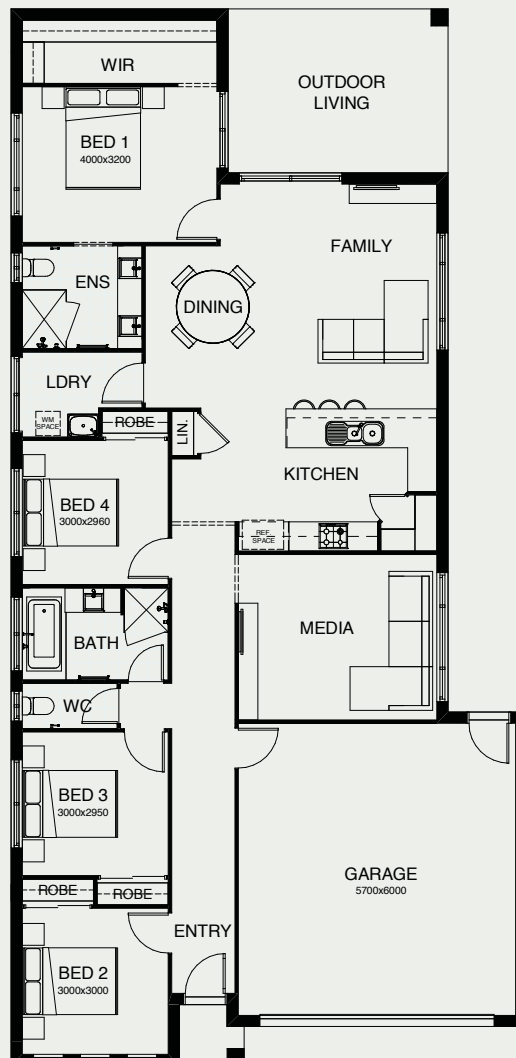

# MANDALAY 202

This stunning four bedroom home is a showcase for easy, enjoyable indoor/outdoor living. Family and friends will gather in the central living, dining and kitchen areas, or the spacious patio directly outside. Or you'll be enjoying your favourite entertainment in the designated media room. Parents will love the fact their master bedroom is positioned for privacy.

FRONTAGE	11.8m
EXTERIOR LENGTH	21.71m
EXTERIOR WIDTH	10.60m
TOTAL FLOOR AREA	202.10m <sup>2</sup>

*create your dream*

For further information, please visit [www.boldliving.com.au](http://www.boldliving.com.au)