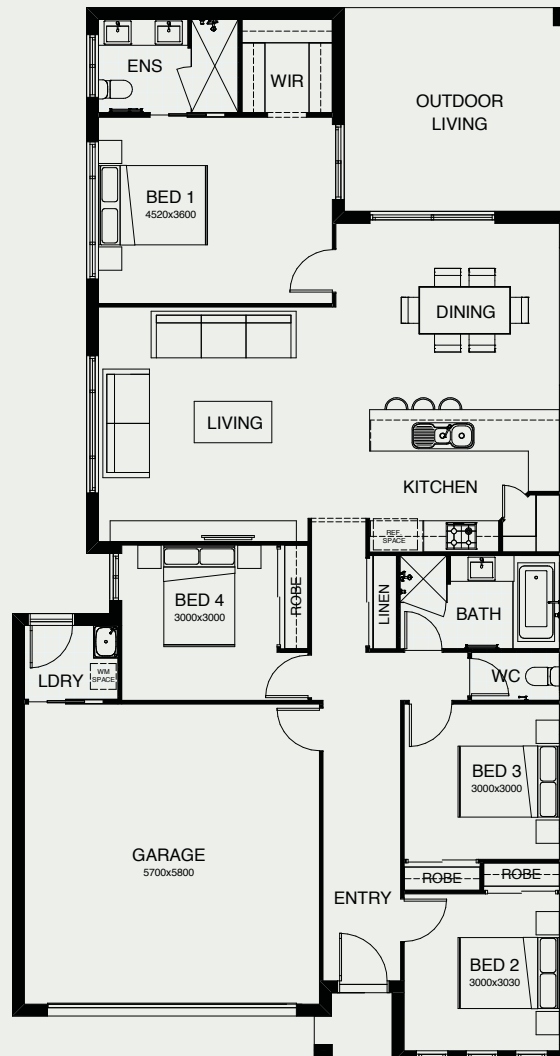

# MANDALAY 198

This stunning four bedroom home is a showcase for easy, enjoyable indoor/outdoor living. Family and friends will gather in the central living, dining and kitchen areas, or the spacious patio directly outside. Or you'll be enjoying your favourite entertainment in the designated media room. Parents will love the fact their master bedroom is positioned for privacy.

FRONTAGE	12m
EXTERIOR LENGTH	20.39m
EXTERIOR WIDTH	10.80m
TOTAL FLOOR AREA	197.70m <sup>2</sup>

*create your dream*

For further information, please visit [www.boldliving.com.au](http://www.boldliving.com.au)