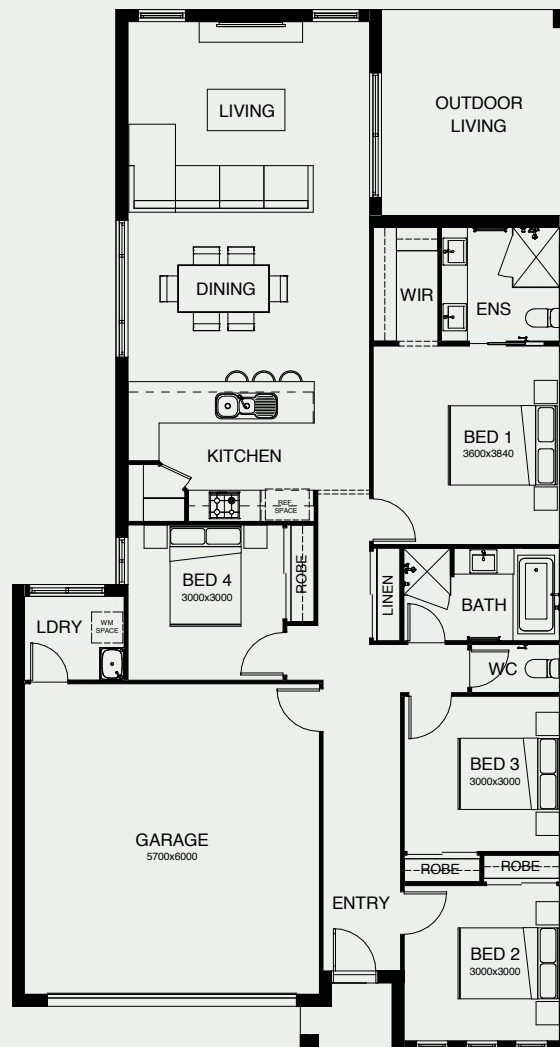

MANDALAY 190

This stunning four bedroom home is a showcase for easy, enjoyable indoor/outdoor living. Family and friends will gather in the central living, dining and kitchen areas, or the spacious patio directly outside. Or you'll be enjoying your favourite entertainment in the designated media room. Parents will love the fact their master bedroom is positioned for privacy.

FRONTAGE	12m
EXTERIOR LENGTH	20.16m
EXTERIOR WIDTH	10.80m
TOTAL FLOOR AREA	190.50m ²

create your dream

For further information, please visit www.boldliving.com.au