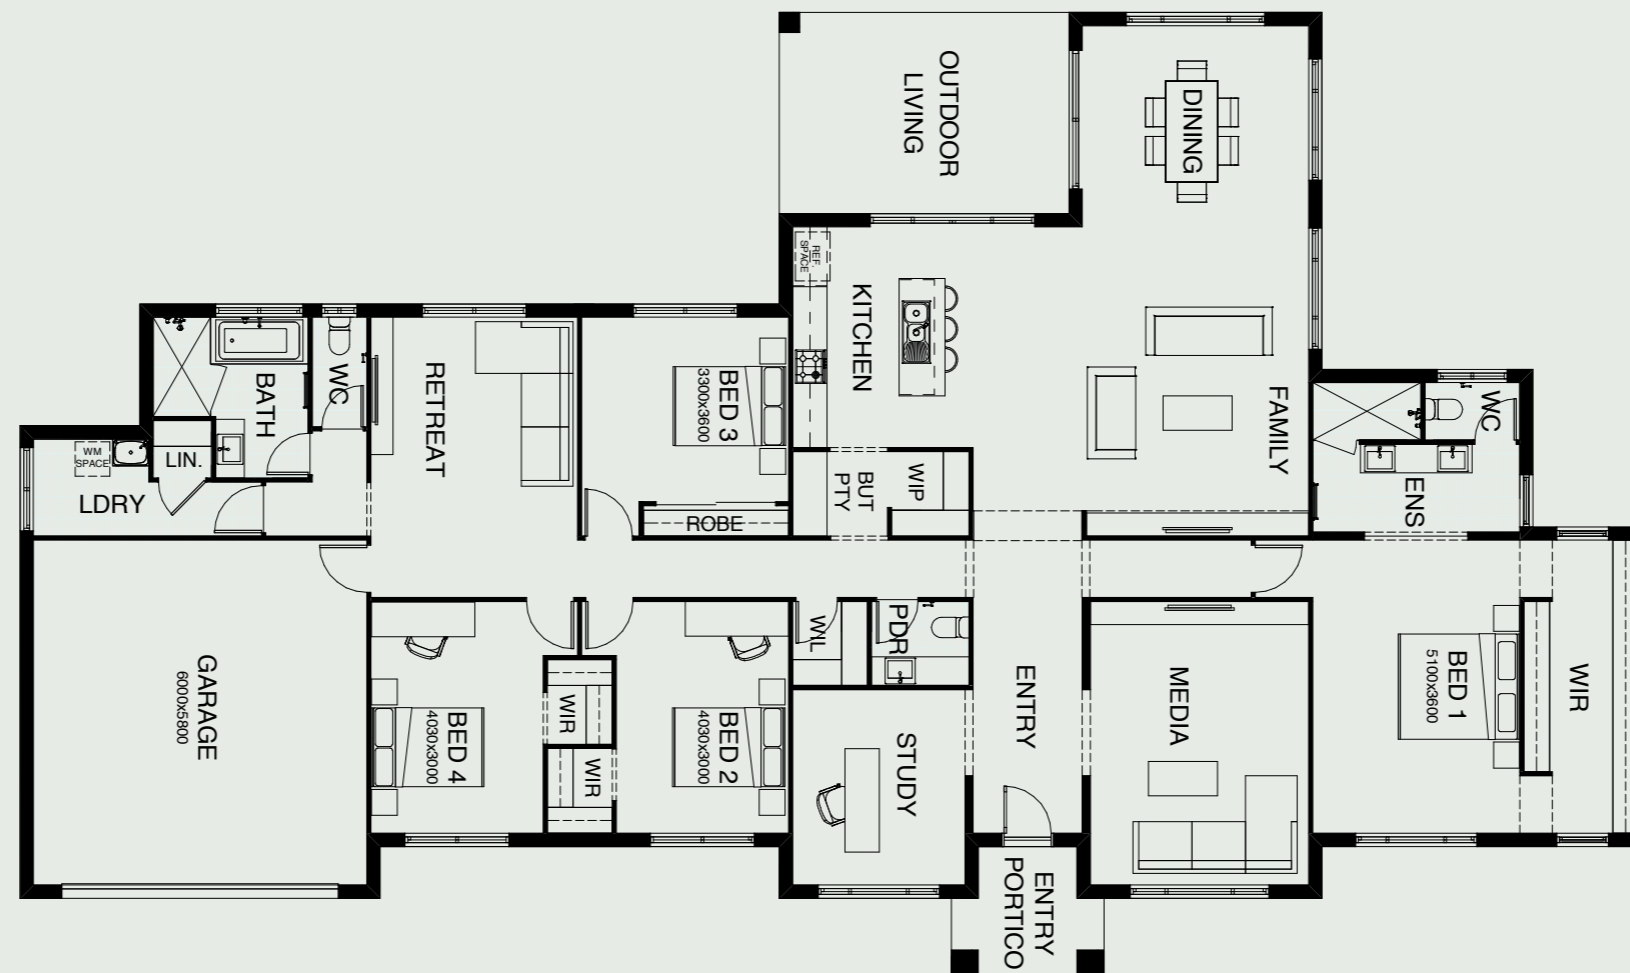

## HOUSTON 317

A beautiful traditional acreage-style home, this four bedroom Houston design celebrates the easy open lifestyle, with the kitchen, dining and living area directly connected with the alfresco outdoor space. This floor plan accommodates a media room where everyone can get together, a kids' retreat in their own wing and a separate study.

FRONTAGE	32.9m
EXTERIOR LENGTH	16.78m
EXTERIOR WIDTH	28.39m
TOTAL FLOOR AREA	317.00m <sup>2</sup>

4 | 3 | 1 | 2.5 | 1 | 2

*create your dream*

For further information, please visit [www.boldliving.com.au](http://www.boldliving.com.au)