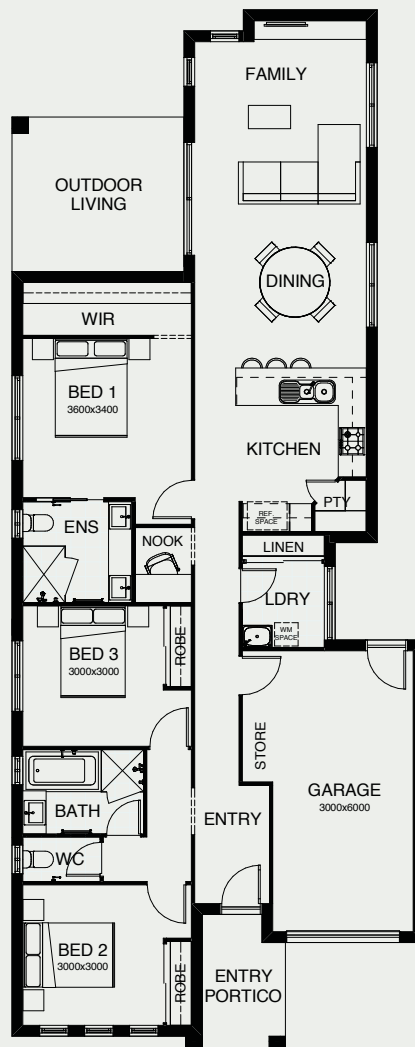

FREEDOM 163

This welcoming modern four bedroom residence is a real entertainer, with a large family, dining and kitchen area leading directly to the spacious alfresco area. There's a separate media room, a kids' retreat and a walk-in robe in the generously-sized master bedroom.

FRONTAGE	10m
EXTERIOR LENGTH	22.27m
EXTERIOR WIDTH	8.80m
TOTAL FLOOR AREA	163.40m ²

 3 |
  1 |
  1 |
  2 |
  study nook |
  1

create your dream

For further information, please visit www.boldliving.com.au