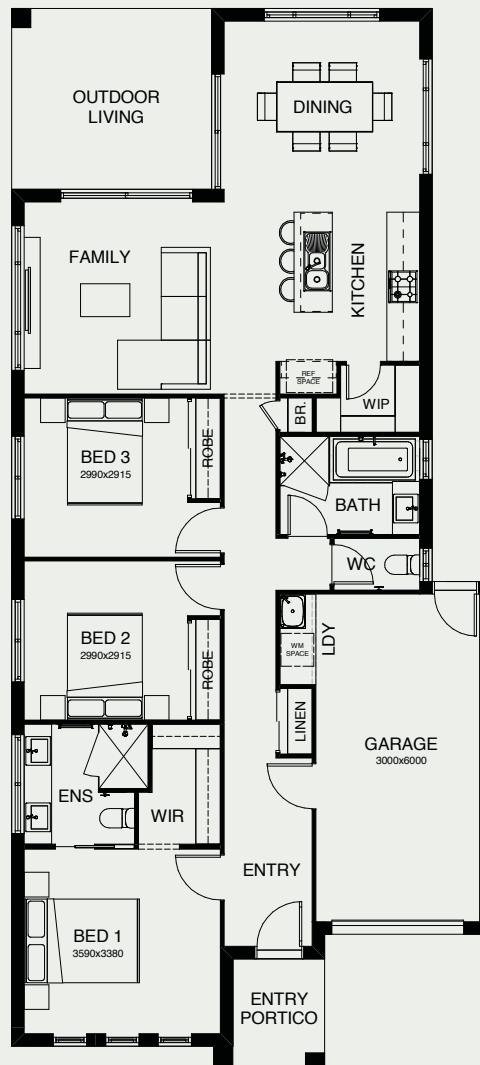

# FREEDOM 150

This welcoming modern four bedroom residence is a real entertainer, with a large family, dining and kitchen area leading directly to the spacious alfresco area. There's a separate media room, a kids' retreat and a walk-in robe in the generously-sized master bedroom.

FRONTAGE	10m
EXTERIOR LENGTH	19.47m
EXTERIOR WIDTH	8.80m
TOTAL FLOOR AREA	150.30m <sup>2</sup>

*create your dream*

For further information, please visit [www.boldliving.com.au](http://www.boldliving.com.au)