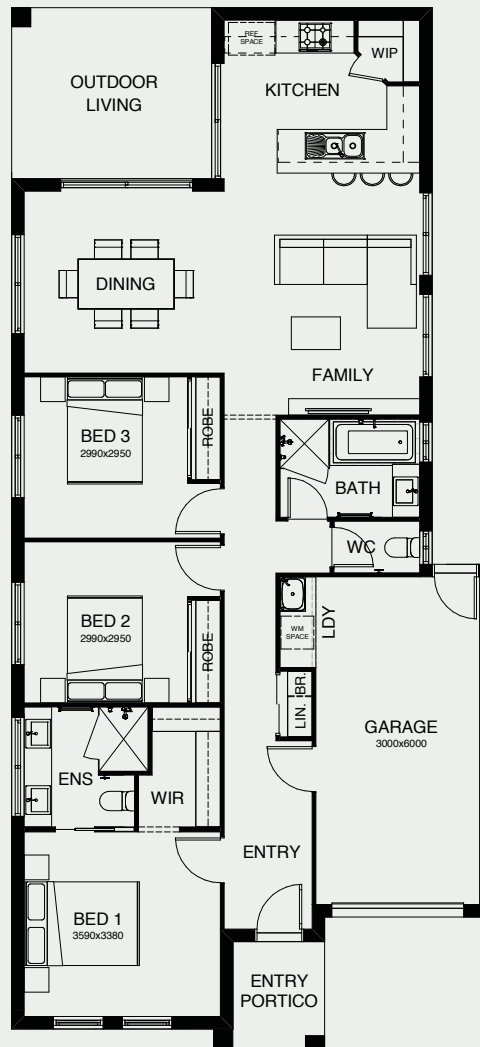

FREEDOM 148

This welcoming modern four bedroom residence is a real entertainer, with a large family, dining and kitchen area leading directly to the spacious alfresco area. There's a separate media room, a kids' retreat and a walk-in robe in the generously-sized master bedroom.

FRONTAGE	10m
EXTERIOR LENGTH	19.17m
EXTERIOR WIDTH	8.80m
TOTAL FLOOR AREA	148.00m ²

create your dream

For further information, please visit www.boldliving.com.au