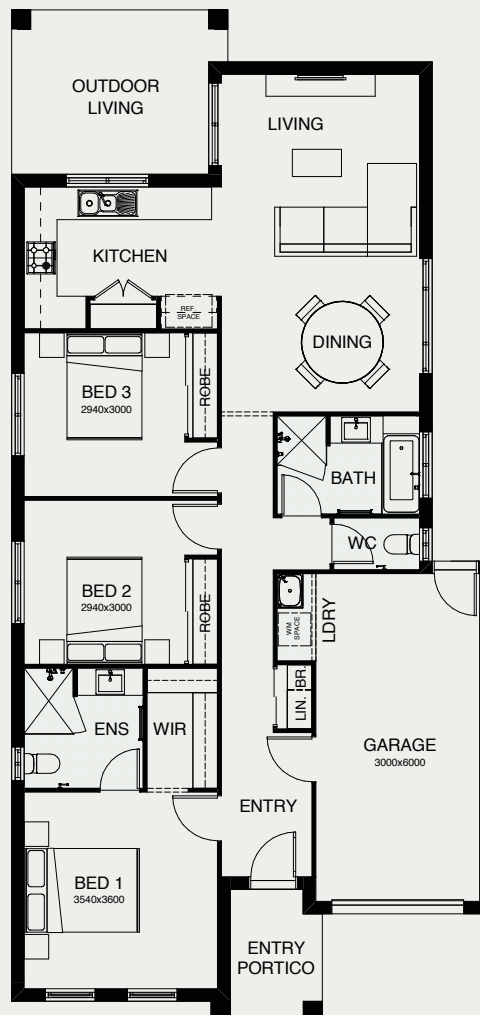

FREEDOM 140

This welcoming modern four bedroom residence is a real entertainer, with a large family, dining and kitchen area leading directly to the spacious alfresco area. There's a separate media room, a kids' retreat and a walk-in robe in the generously-sized master bedroom.

FRONTAGE	10m
EXTERIOR LENGTH	18.50m
EXTERIOR WIDTH	8.80m
TOTAL FLOOR AREA	140.80m ²

create your dream

For further information, please visit www.boldliving.com.au