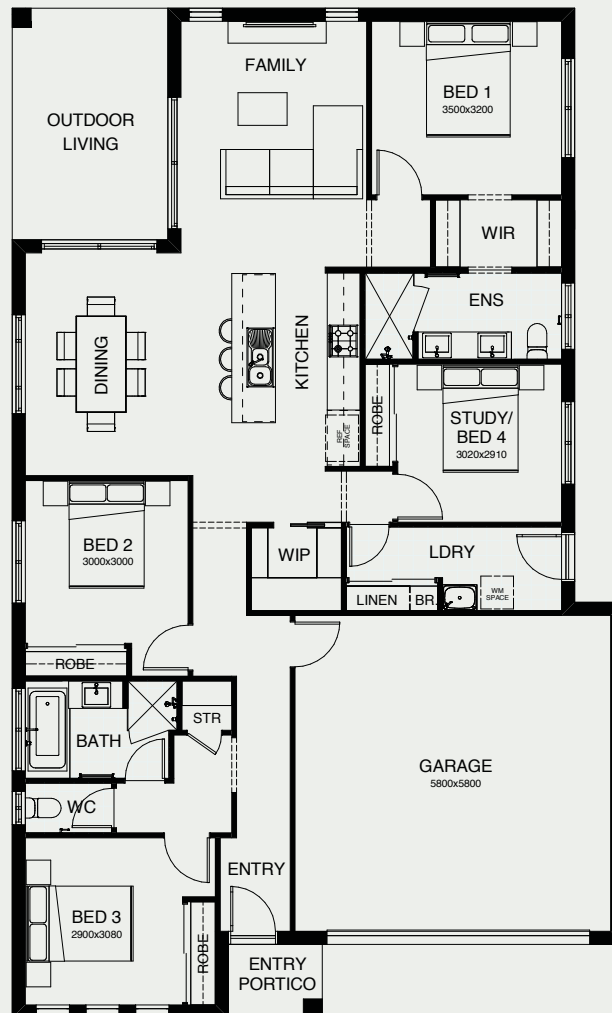

CALYPSO 190

Alfresco entertaining is the enjoyable focus of life in this contemporary, comfortable four bedroom family home, centred around its welcoming family room, dining and kitchen space. There's a designated computer nook and separate parents' and children's bedrooms zones.

FRONTAGE	12.5m
EXTERIOR LENGTH	18.49m
EXTERIOR WIDTH	11.20m
TOTAL FLOOR AREA	189.80m ²

create your dream

For further information, please visit www.boldliving.com.au