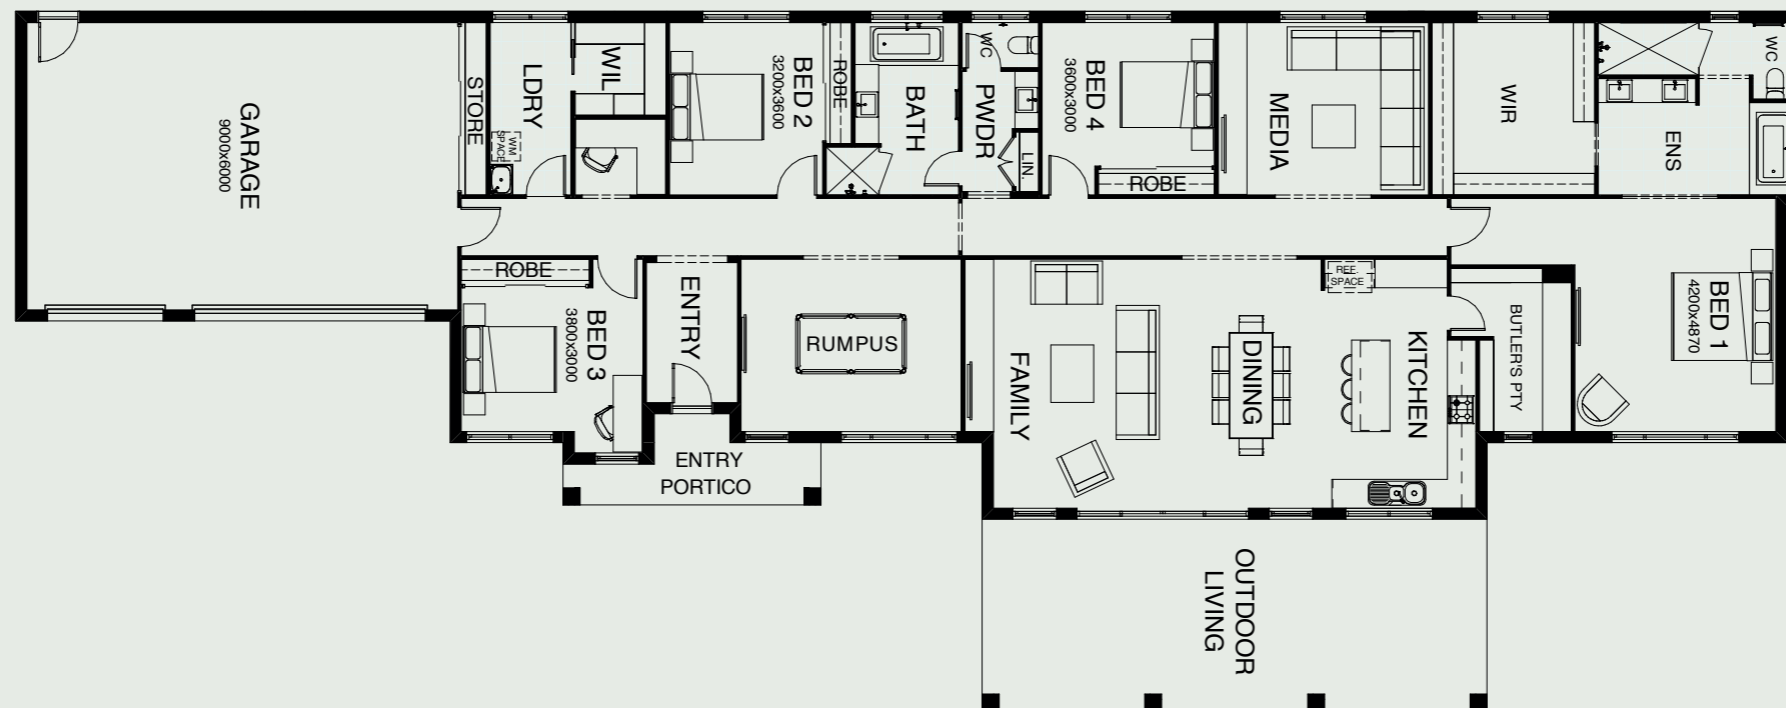

BOULTON 377

Wide and handsome, the Boulton designs in our Sanctuary collection maximize light and airy living. There's four bedrooms including a spacious master suite, media room, study and a retreat area the kids can make their own. The open kitchen, dining and living space, right beside the huge outdoor living area, make it perfect for big family gatherings or entertaining friends.

FRONTAGE	41.5m
EXTERIOR LENGTH	14.60m
EXTERIOR WIDTH	37.43m
TOTAL FLOOR AREA	377.60m ²

4 | 3 | 1 | 2.5 | 1 | 3

create your dream

For further information, please visit www.boldliving.com.au