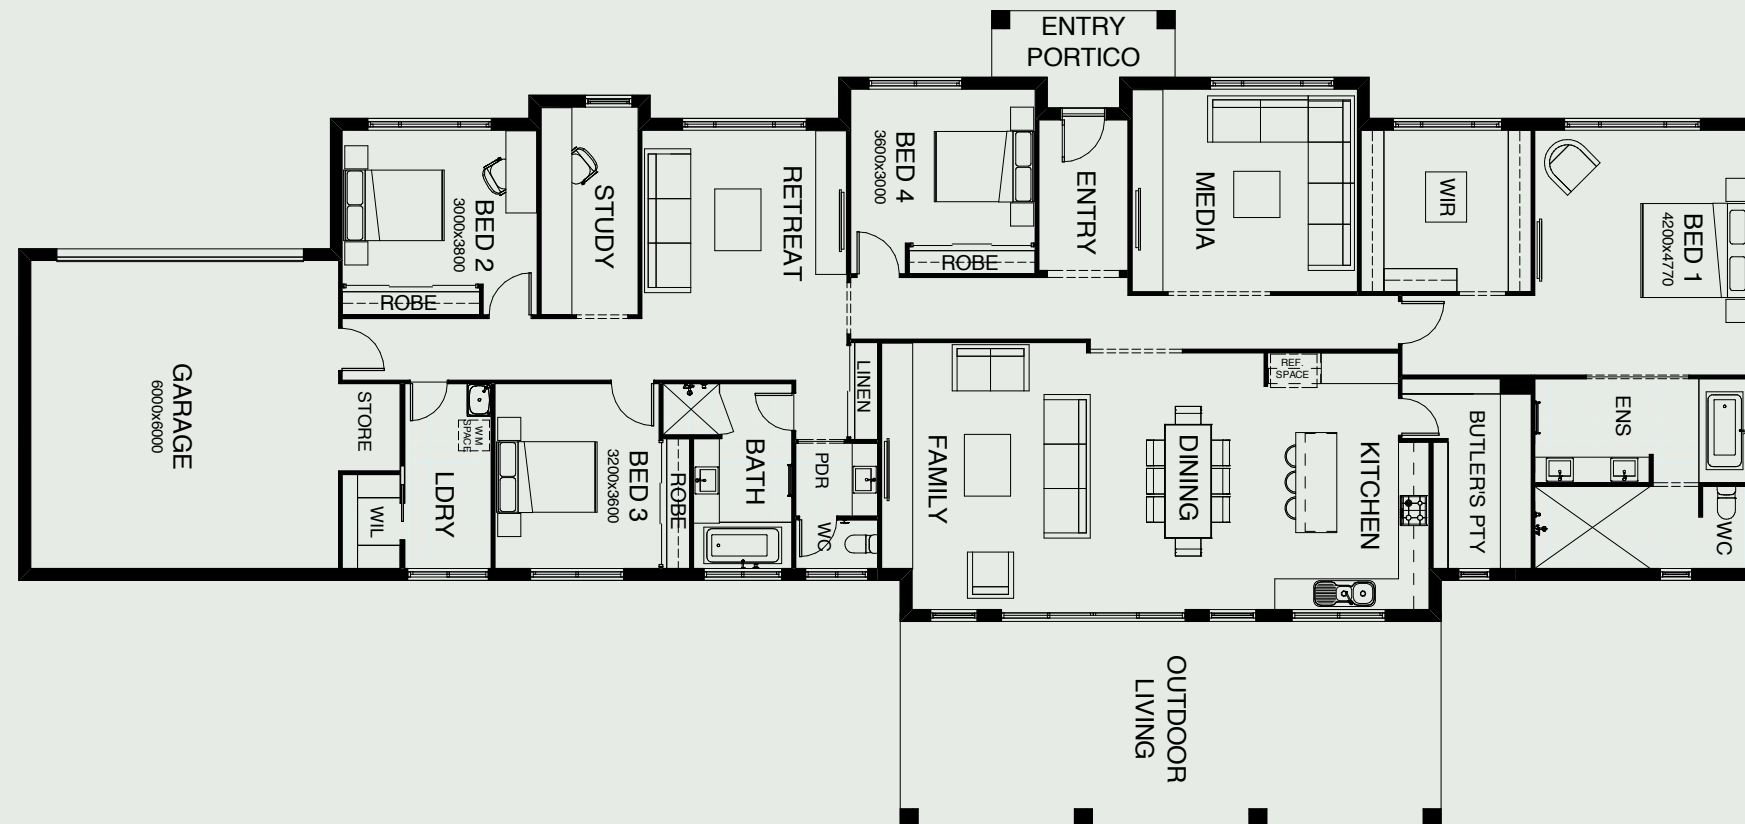

BOULTON 355

Wide and handsome, the Boulton designs in our Sanctuary collection maximize light and airy living. There's four bedrooms including a spacious master suite, media room, study and a retreat area the kids can make their own. The open kitchen, dining and living space, right beside the huge outdoor living area, make it perfect for big family gatherings or entertaining friends.

FRONTAGE	37.9m
EXTERIOR LENGTH	15.90m
EXTERIOR WIDTH	33.98m
TOTAL FLOOR AREA	355.00m ²

4 | 3 | 1 | 2.5 | 1 | 2

create your dream

For further information, please visit www.boldliving.com.au