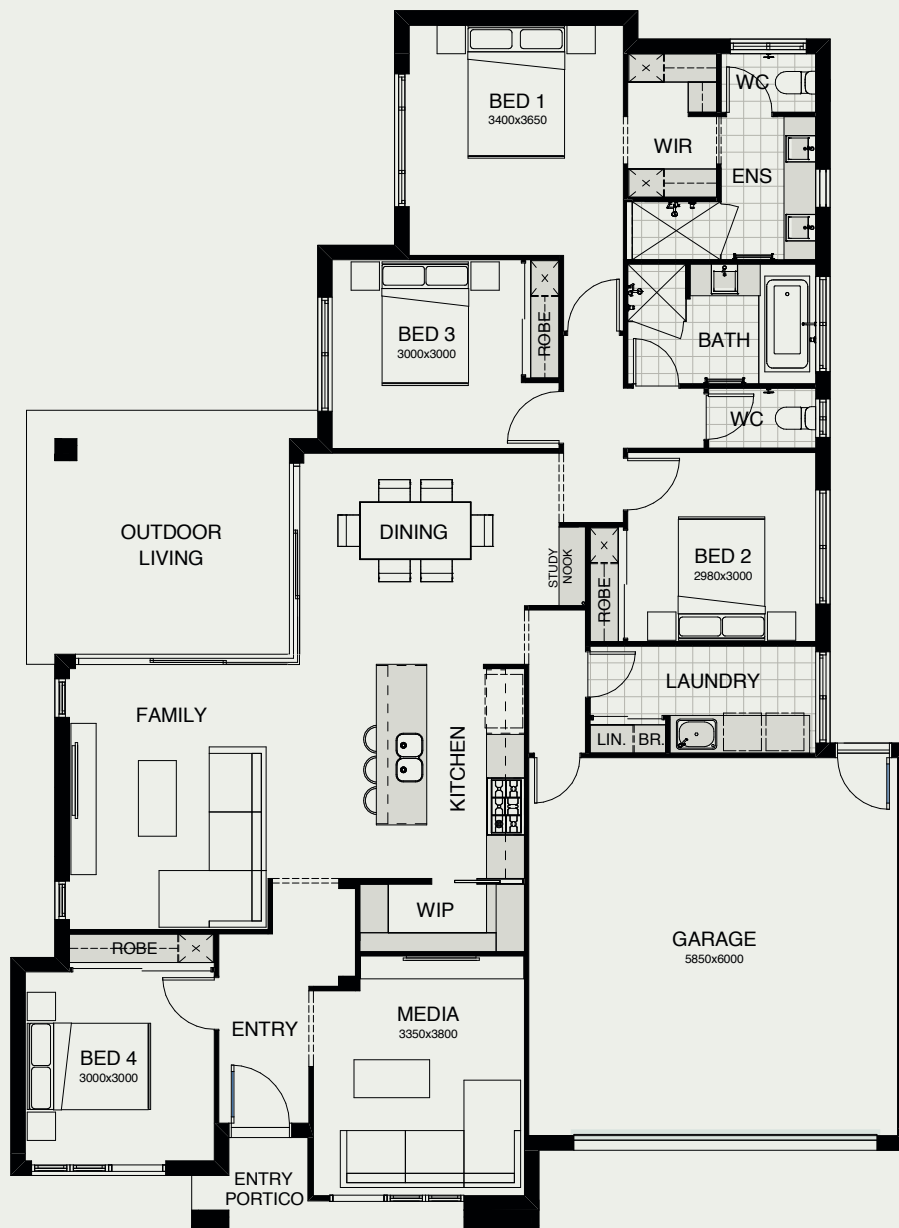

BOLD
LIVING

PLAINLAND DISPLAY CENTRE

ARDANA 230

Light, airy, open plan living all on one level! Clever design means this stunning home will suit everyone in your family. A large alfresco space is the perfect place to entertain and the well designed kitchen makes it easy. There's a separate media room, and parents can retreat to the privacy of their large master bedroom suite, located well away from the childrens' rooms.

FRONTAGE	16m
EXTERIOR LENGTH	20.110m
EXTERIOR WIDTH	15.000m
TOTAL FLOOR AREA	231.0m ²

FALCON 207

There's room for everyone in this four bedroom home. Open plan living allows for the kitchen, dining/living to flow onto the outdoor entertaining area. There's also a butler's pantry, separate media room and the parents' master suite includes an ensuite and large walk-in robe.

FRONTAGE	16m
EXTERIOR LENGTH	18.93m
EXTERIOR WIDTH	14.30m
TOTAL FLOOR AREA	207.0m ²

BOLD LIVING DISPLAY CENTRES

BURPENGGARY

VIENNA 217, ATHENA
349 & AQUILA 42

Berdarra Street, Burpengary
(North Harbour) Q 4505