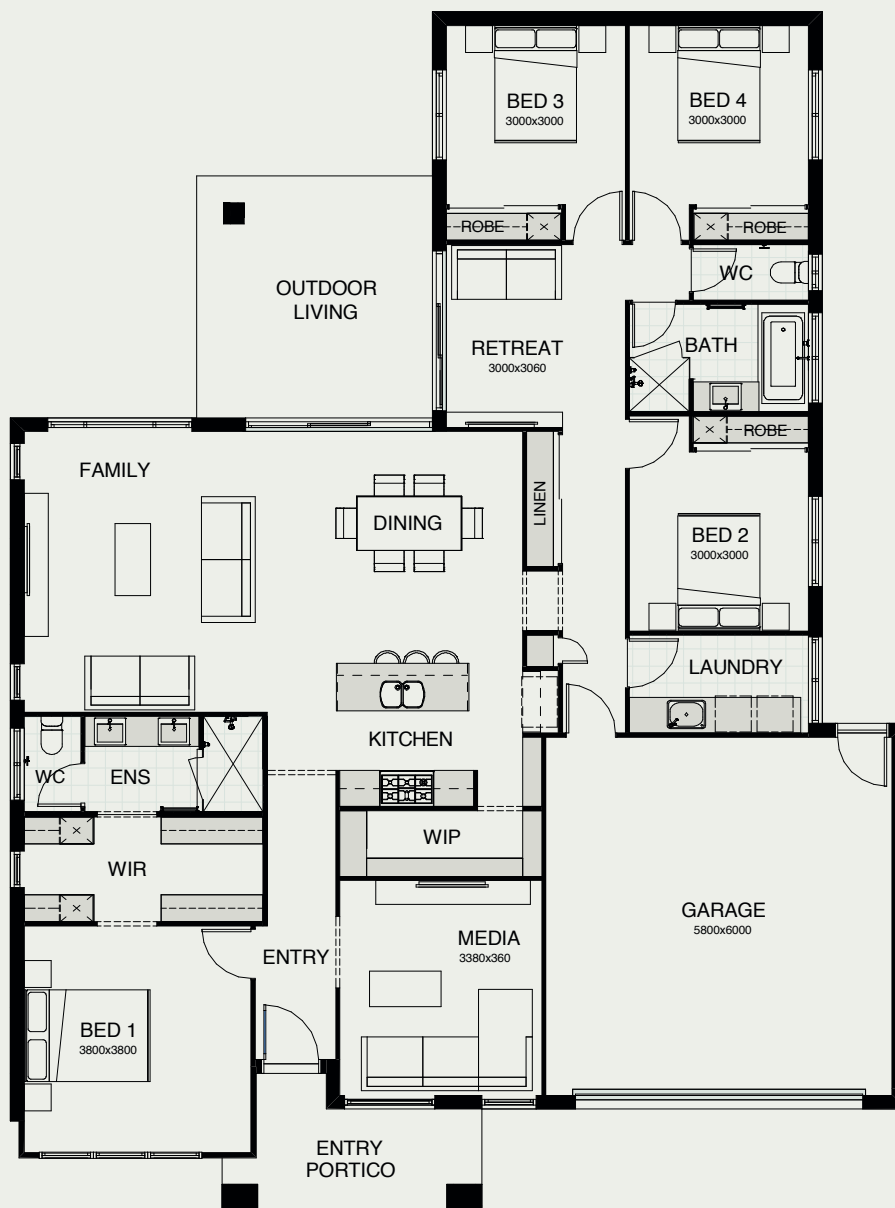

BOLD
LIVING

PLAINLAND DISPLAY CENTRE

ARDANA 230

Light, airy, open plan living all on one level! Clever design means this stunning home will suit everyone in your family. A large alfresco space is the perfect place to entertain and the well designed kitchen makes it easy. There's a separate media room, and parents can retreat to the privacy of their large master bedroom suite, located well away from the childrens' rooms.

FRONTAGE	16m
EXTERIOR LENGTH	20.110m
EXTERIOR WIDTH	15.000m
TOTAL FLOOR AREA	231.0m ²

FALCON 207

There's room for everyone in this four bedroom home. Open plan living allows for the kitchen, dining/living to flow onto the outdoor entertaining area. There's also a butler's pantry, separate media room and the parents' master suite includes an ensuite and large walk-in robe.

FRONTAGE	16m
EXTERIOR LENGTH	18.93m
EXTERIOR WIDTH	14.30m
TOTAL FLOOR AREA	207.0m ²

BOLD LIVING DISPLAY CENTRES

BURPENGGARY

VIENNA 217, ATHENA
349 & AQUILA 42

Berdarra Street, Burpengary
(North Harbour) Q 4505