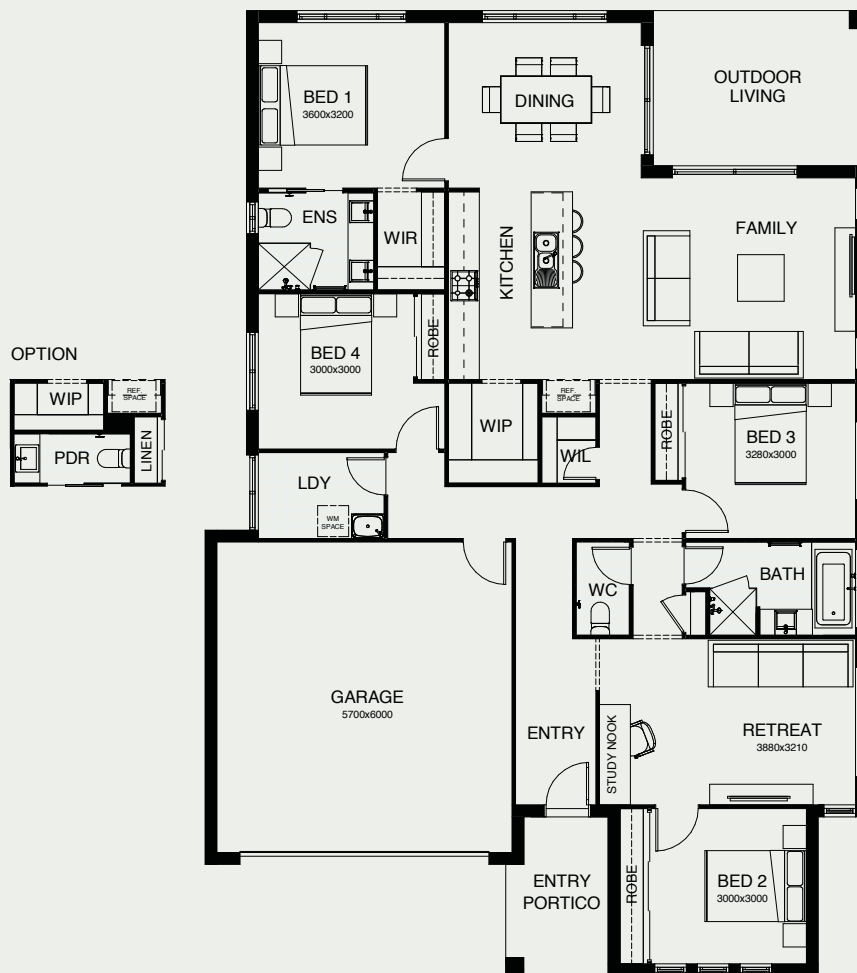

# BALLARAT 215

Relax into the comfortable lifestyle of your dreams, in this stunning contemporary home. The open plan kitchen, dining space and family room link directly with the large outdoor living area. There's also a butler's pantry and walk in pantry, separate study/library, three kids' bedrooms with a retreat area, and a master suite positioned for privacy.

FRONTAGE	14m
EXTERIOR LENGTH	18.65m
EXTERIOR WIDTH	12.80m
TOTAL FLOOR AREA	215.30m <sup>2</sup>

4 | 
 2 | 
 1 | 
 2 | 
 study nook | 
 2

*create your dream*

For further information, please visit [www.boldliving.com.au](http://www.boldliving.com.au)