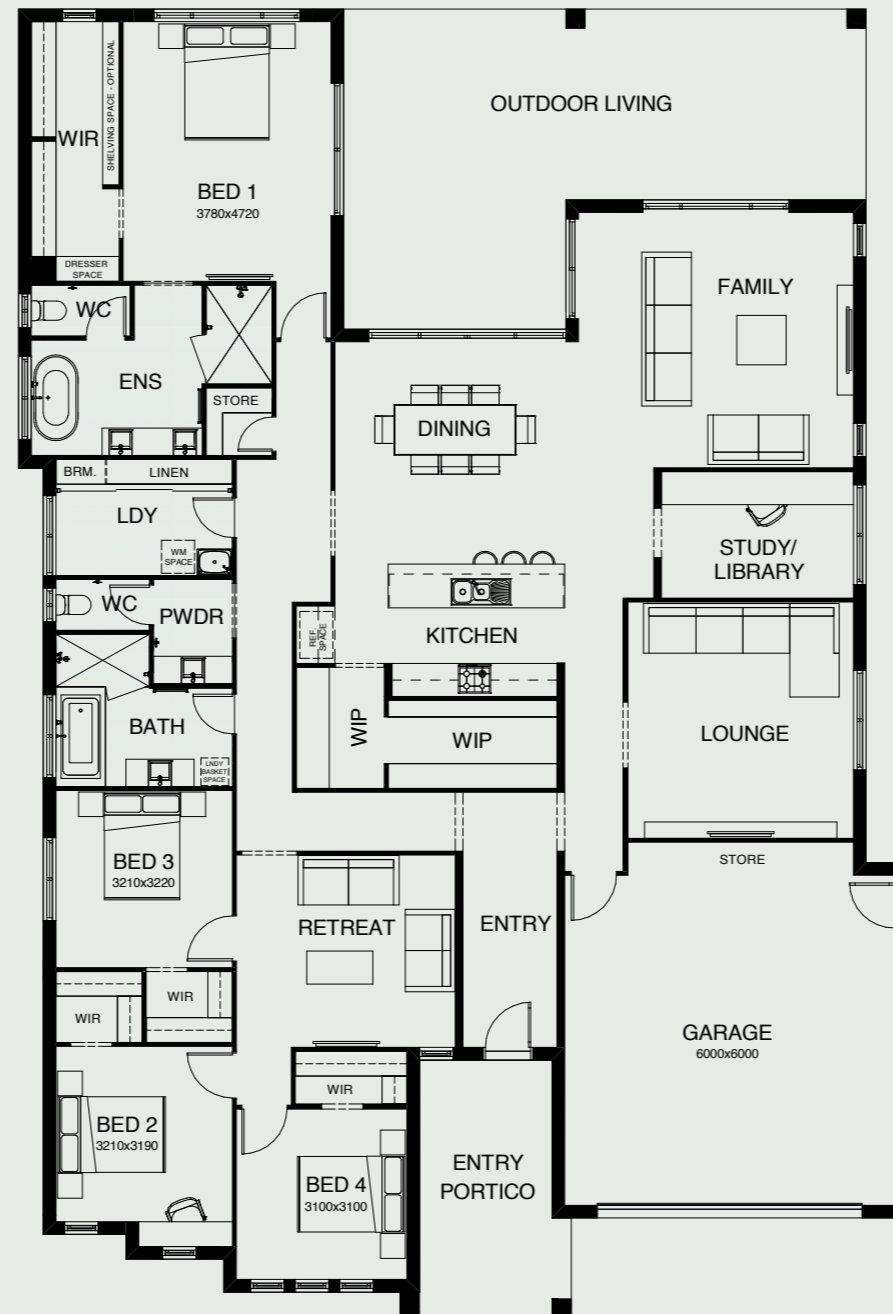

ATHENA 349

Life revolves around the central core of the four bedroom Athena design, with the kitchen, dining and family room all seamlessly connected to the outdoor living and entertaining space. There's a media room to watch your favourite movies, a separate study, a kids' retreat and a generously sized master suite positioned for peace and privacy.

FRONTAGE	17.4m
EXTERIOR LENGTH	23.80m
EXTERIOR WIDTH	16.16m
TOTAL FLOOR AREA	349.20m ²

4 | 3 | 1 | 2.5 | 1 | 2

create your dream

For further information, please visit www.boldliving.com.au