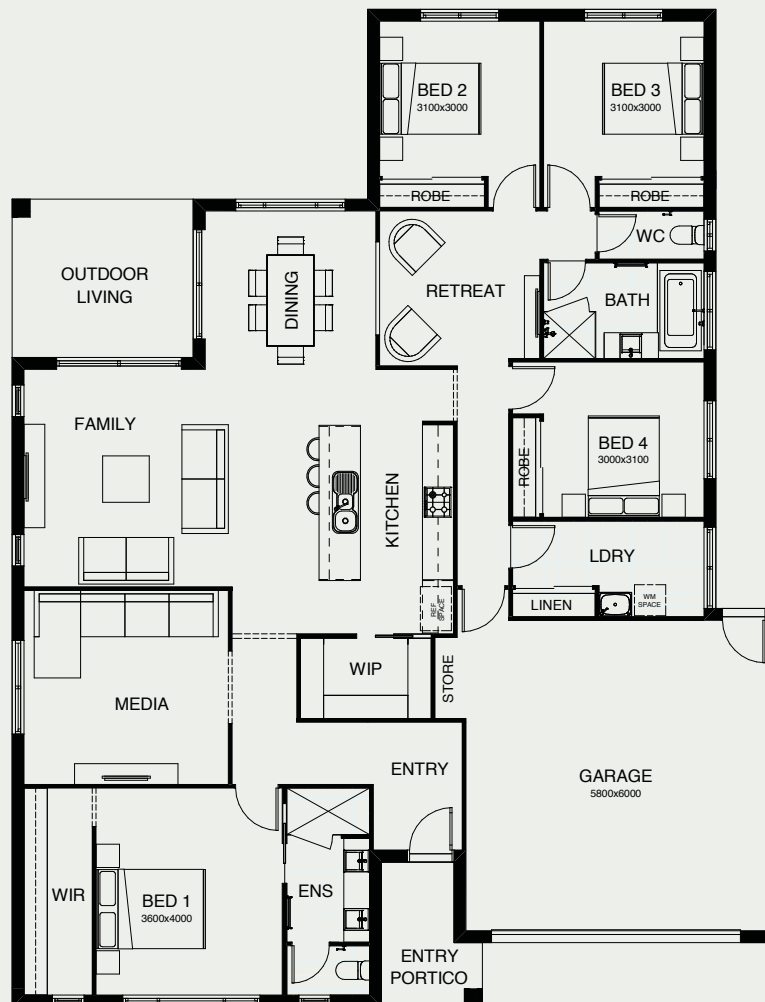

ARDANA 239

Light, airy, open plan living all on one level! Clever design means this stunning home will suit everyone in your family. A large alfresco space is the perfect place to entertain and the well designed kitchen makes it easy. There's a separate media room, and parents can retreat to the privacy of their large master bedroom suite, located well away from the childrens' rooms.

FRONTAGE	16m
EXTERIOR LENGTH	19.28m
EXTERIOR WIDTH	14.80m
TOTAL FLOOR AREA	239.20m ²

create your dream

For further information, please visit www.boldliving.com.au