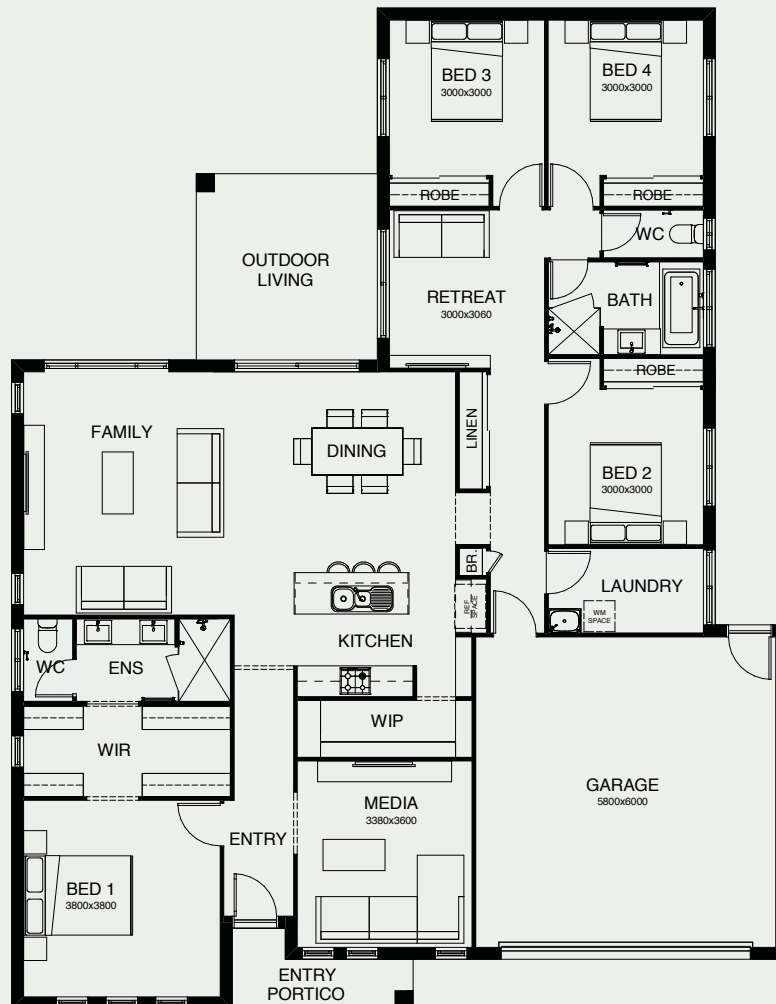

ARDANA 231

Light, airy, open plan living all on one level! Clever design means this stunning home will suit everyone in your family. A large alfresco space is the perfect place to entertain and the well designed kitchen makes it easy. There's a separate media room, and parents can retreat to the privacy of their large master bedroom suite, located well away from the childrens' rooms.

FRONTAGE	17m
EXTERIOR LENGTH	19.34m
EXTERIOR WIDTH	15.00m
TOTAL FLOOR AREA	231.00m ²

create your dream

For further information, please visit www.boldliving.com.au