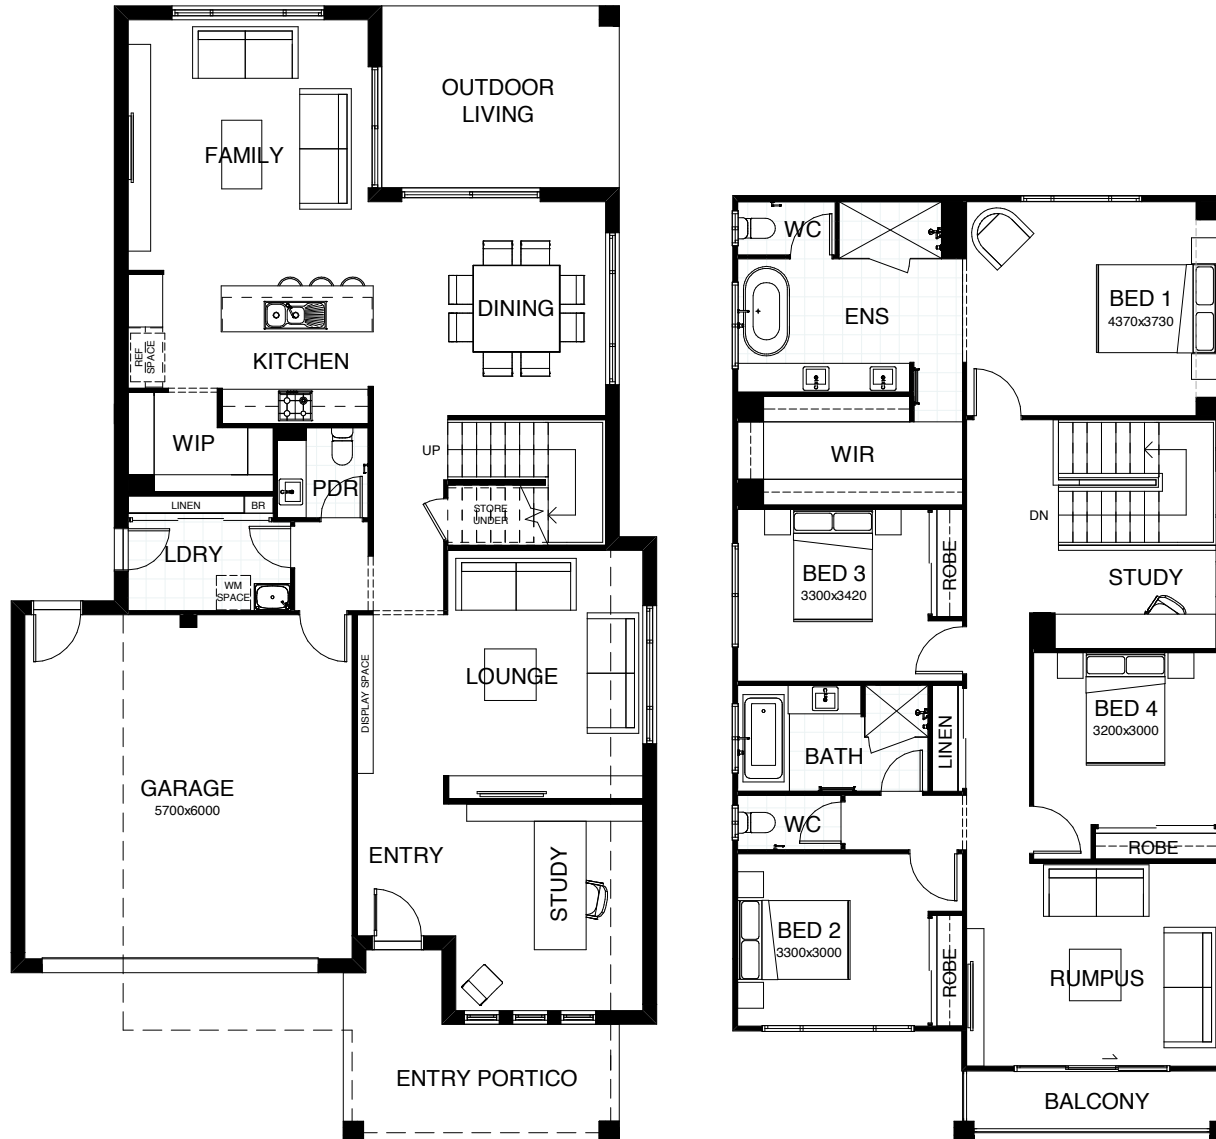

# ELWOOD 289

This clever single level design is one to delight the entire family. Boasting three spacious living areas and four bedrooms including a luxurious master suite with ensuite and walk in robe – there is room for everyone. The kitchen, living and dining form the heart of the home, opening out to the spacious outdoor living space suited perfectly for entertaining. Contact us today to customise the Elwood home to you!

<b>FRONTAGE</b>	18m
<b>TOTAL FLOOR AREA</b>	289.9m <sup>2</sup>
<b>EXTERIOR LENGTH</b>	21.02m
<b>EXTERIOR WIDTH</b>	15.78m

This document is produced for marketing and illustration purposes and should only be used as a guide. Please note all plans are not to scale, and all images, materials used and inclusions are indicative only. © Copyright of Bold Living.

# LENNOX 311

This dazzling 4 bedroom design showcases multiple living spaces ideal for both family fun and private moments, an upstairs rumpus room the kids can call their own, a master suite with a huge walk-in robe, and study areas on both levels. At the heart of it all, the entertainer's kitchen is the hub around which the dining room, family room and outdoor living area are gathered. Contact us today to customise the Lennox home to you!

<b>FRONTAGE</b>	12.5m
<b>TOTAL FLOOR AREA</b>	311.2m <sup>2</sup>
<b>EXTERIOR LENGTH</b>	19.79m
<b>EXTERIOR WIDTH</b>	11.25m

 4 | 
  3 | 
  2.5 | 
  2 | 
  2

This document is produced for marketing and illustration purposes and should only be used as a guide. Please note all plans are not to scale, and all images, materials used and inclusions are indicative only. © Copyright of Bold Living.