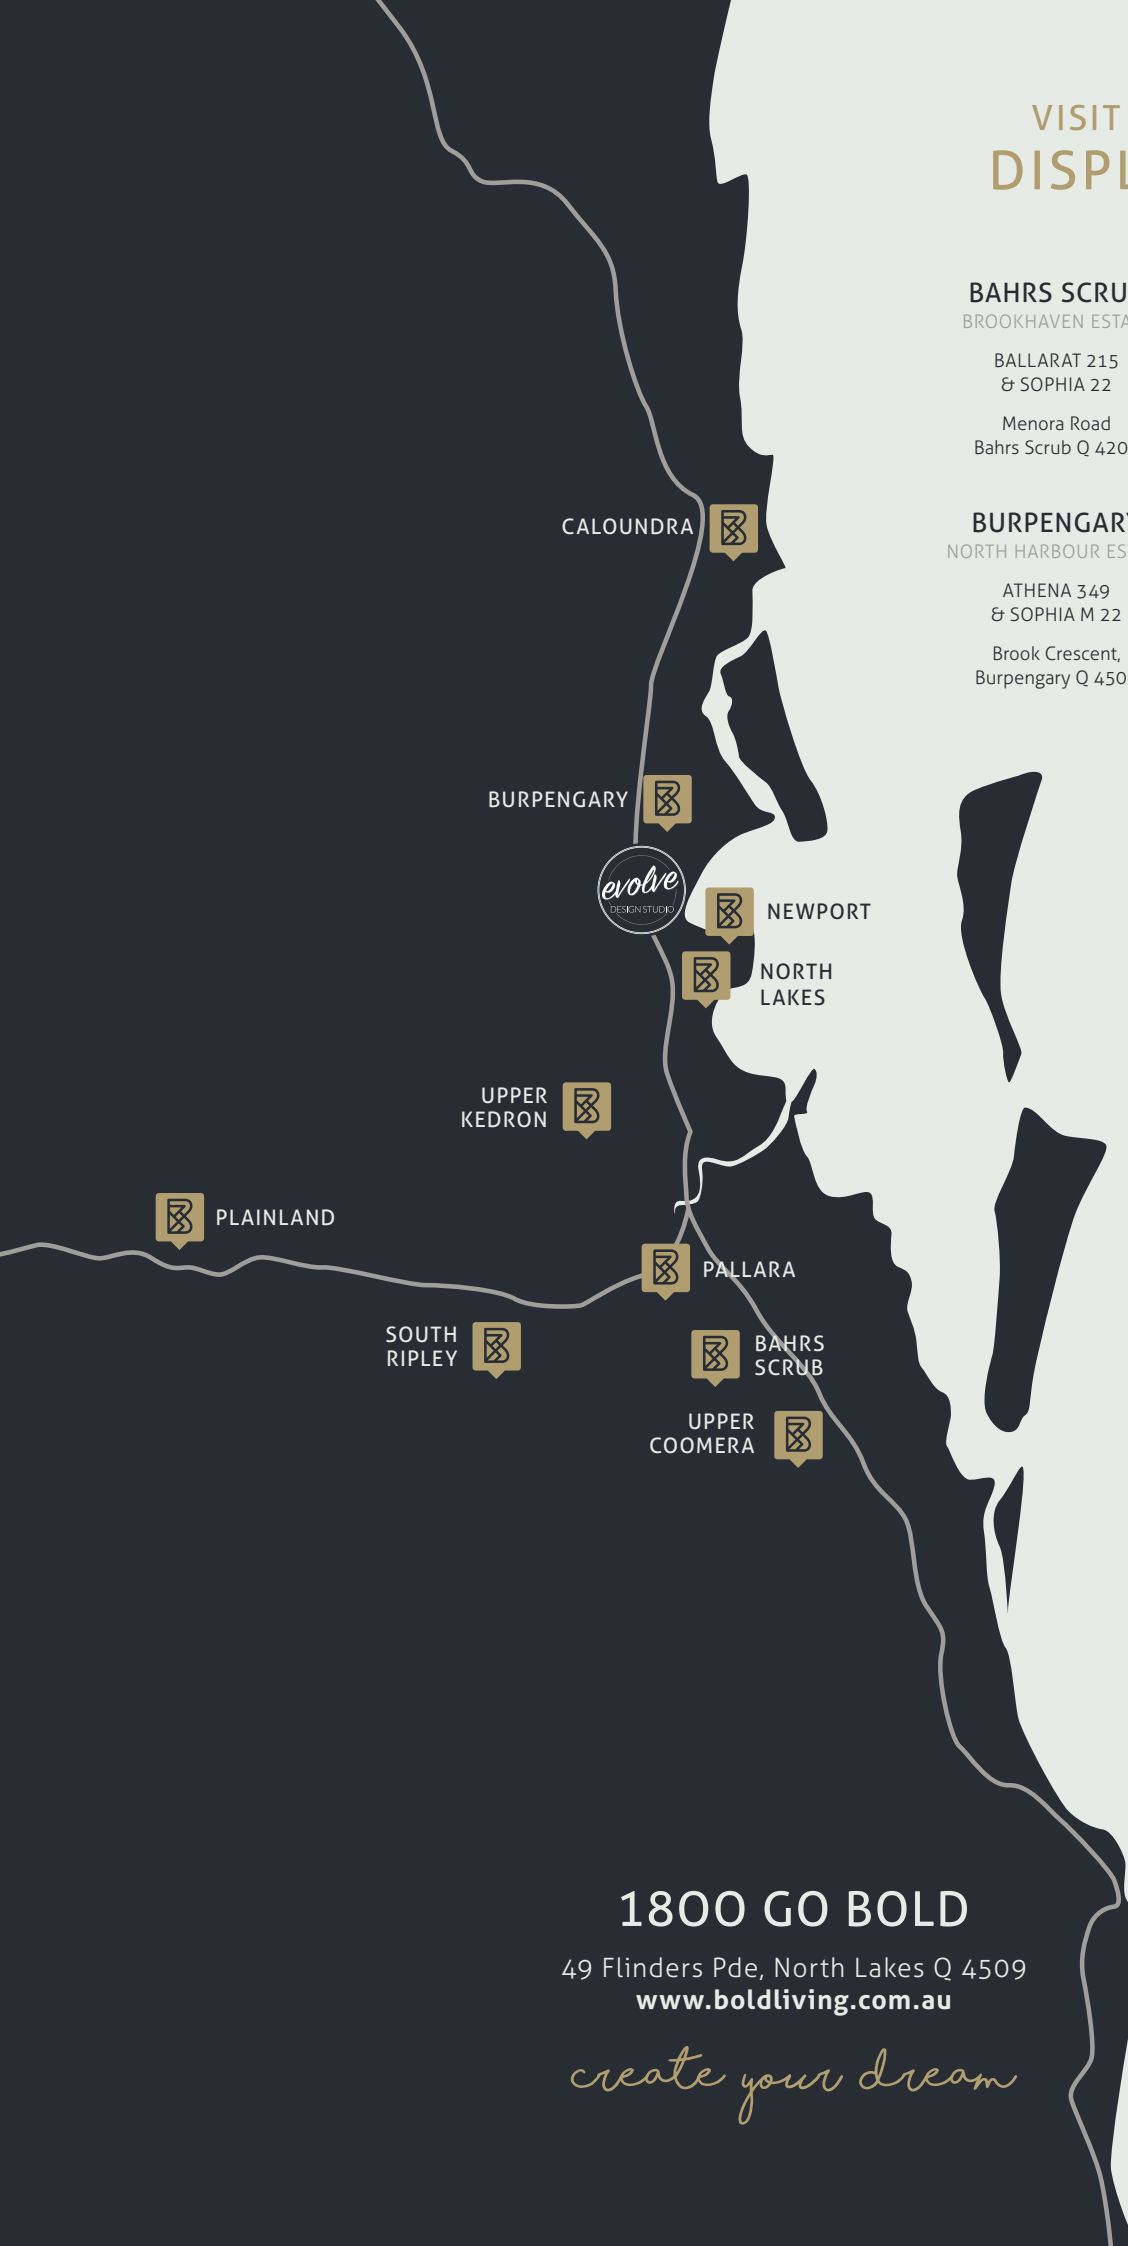

VISIT A BOLD LIVING DISPLAY CENTRE

BAHRS SCRUB BROOKHAVEN ESTATE

BALLARAT 215
& SOPHIA 22
Menora Road
Bahrs Scrub Q 4207

CALOUNDRA AURA ESTATE

FELIX 168
& KENSINGTON 327
Leslie Crescent
Caloundra Q 4551

BURPENGARY NORTH HARBOUR ESTATE

ATHENA 349
& SOPHIA M 22
Brook Crescent,
Burpengary Q 4505

NEWPORT NEWPORT 28 & ZEUS 333

Spinnaker Boulevard
Newport Q 4020

NORTH LAKES

NEWPORT 216
& STOCKHOLM 267
Attenborough Circuit
North Lakes Q 4509

PALLARA

SOPHIA 240 &
NEWMARKET 277
2 Brookbent Road
Pallara Q 4110

PLAINLAND

FALCON 204
& ARDANA 231
Barcoo Drive
Plainland Q 4341

QUAY, NEWPORT

SORRENTO 523
Quay Circuit
Newport Q 4020

SOUTH RIPLEY PROVIDENCE ESTATE

ARDANA 270, ATHENA 349,
SOPHIA M 22, STOCKHOLM 270
Soul Crescent
Ripley Q 4306

UPPER COOMERA FORSHORE ESTATE

ELWOOD 259
KENSINGTON 367
Forresdale Street
(off Foxwell Road)
Upper Coomera Q 4209

UPPER KEDRON ELLELENDALE ESTATE

STOCKHOLM M 304
Canvey Road
Upper Kedron Q 4055

1800 GO BOLD

49 Flinders Pde, North Lakes Q 4509
www.boldliving.com.au

create your dream