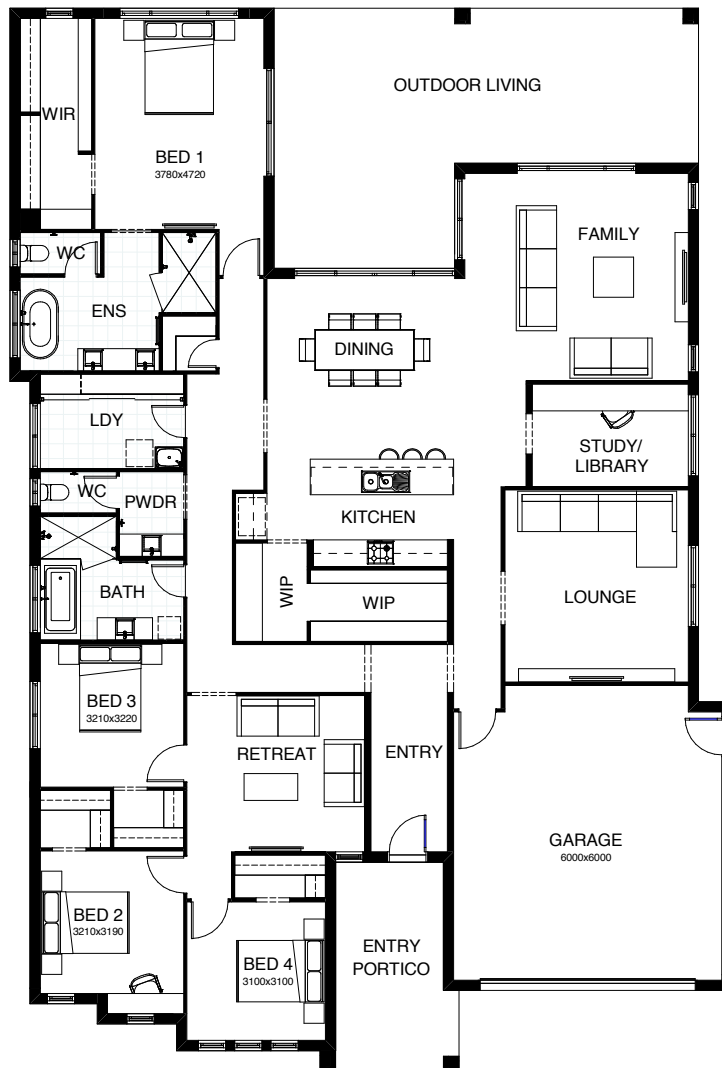

BOLD
LIVING

create your dream

NORTH HARBOUR DISPLAY HOMES

ATHENA 349 | SOPHIA M 22

ATHENA 349

Life revolves around the central core of the four bedroom Athena design, with the kitchen, dining and family room all seamlessly connected to the outdoor living and entertaining space. There's a media room to watch your favourite movies, a separate study, a kids' retreat and a generously sized master suite positioned for peace and privacy.

FRONTAGE 17.4m

EXTERIOR LENGTH 23.8m

TOTAL FLOOR AREA 349.2m²

EXTERIOR WIDTH 16.16m

 4 |
  3 |
  1 |
  2.5 |
  1 |
  2

SOPHIA M 22

Everything essential is included in this smart single level design, from the multi-purpose room, perfect for relaxing, to the open plan family, dining and kitchen space at the heart of the home – connecting directly with the outdoor entertaining area. There’s also a separate study, and the master bedroom is complete with ensuite and walk-in robe.

FRONTAGE 12.5m

EXTERIOR LENGTH 20.43m

TOTAL FLOOR AREA 212m²

EXTERIOR WIDTH 11.3m

 4 |
  3 |
  1 |
  2.5 |
  1 |
  2

PROUDLY AUSTRALIA'S NO.1 MEDIUM BUILDER

Bold Living is honoured to have been named Australia's No.1 Medium Builder at the 2018 Australian Housing Awards. This award is the industry's most prestigious accolade, and recognises professionalism in all areas of the business.