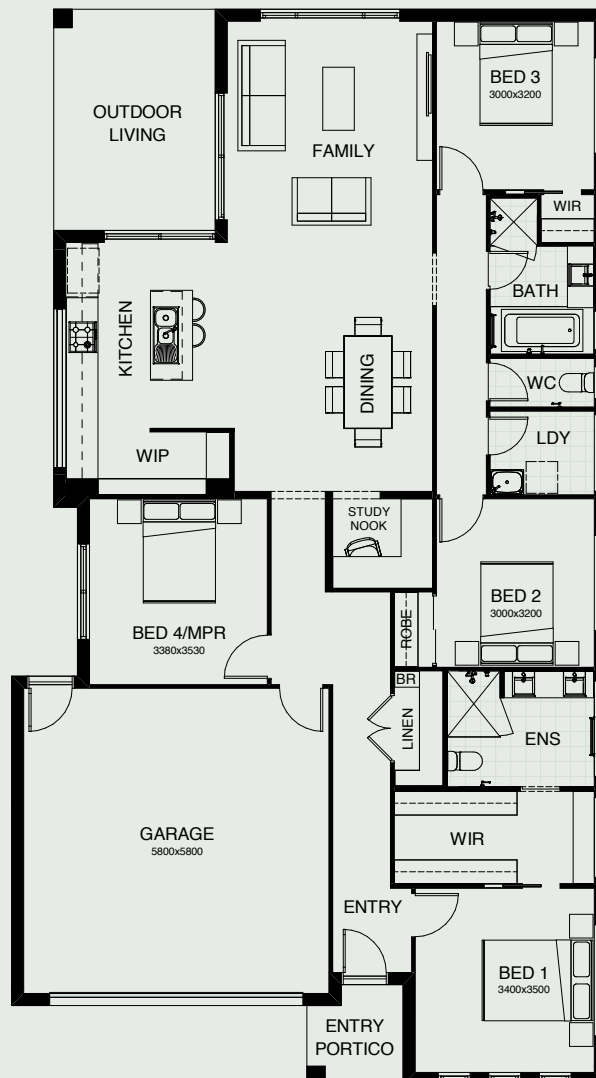

# BALLARAT 215

Relax into the comfortable lifestyle of your dreams, in this stunning contemporary home. The open plan kitchen, dining space and family room link directly with the large outdoor living area. There's also a butler's pantry and walk in pantry, separate study/library, three kids' bedrooms with a retreat area, and a master suite positioned for privacy.

FRONTAGE	14m
EXTERIOR LENGTH	18.65m
EXTERIOR WIDTH	12.80m
TOTAL FLOOR AREA	215.30m <sup>2</sup>

# SOPHIA 22

Everything essential is included in this smart single level design, from the multi-purpose room, perfect for relaxing, to the open plan family, dining and kitchen space at the heart of the home – connecting directly with the outdoor entertaining area. There's also a separate study, and the master bedroom is complete with ensuite and walk-in robe.

FRONTAGE	12.5m
EXTERIOR LENGTH	20.43m
EXTERIOR WIDTH	11.30m
TOTAL FLOOR AREA	210.90m <sup>2</sup>

 4 | 
  2 | 
  1 | 
  2 | 
  study nook | 
  2