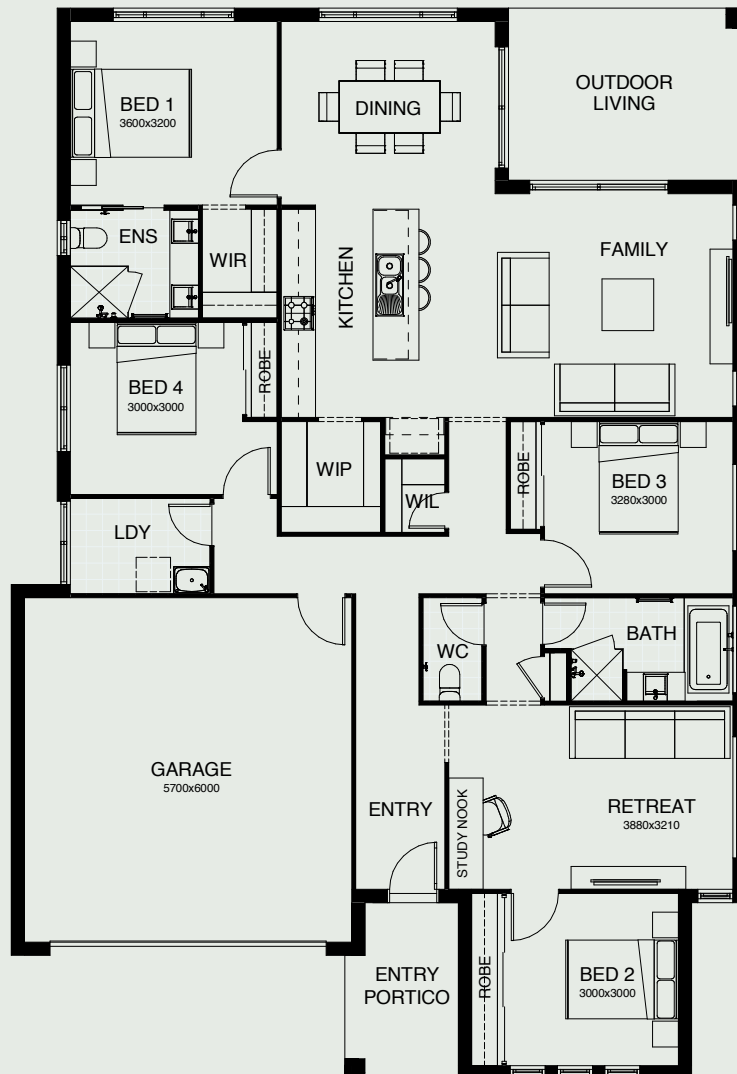

**BOLD**  
LIVING

BROOKHAVEN DISPLAY CENTRE

*create your dream*

# BALLARAT 215

Relax into the comfortable lifestyle of your dreams, in this stunning contemporary home. The open plan kitchen, dining space and family room link directly with the large outdoor living area. There's also a butler's pantry and walk in pantry, separate study/library, three kids' bedrooms with a retreat area, and a master suite positioned for privacy.

FRONTAGE	14m
EXTERIOR LENGTH	18.65m
EXTERIOR WIDTH	12.80m
TOTAL FLOOR AREA	215.30m <sup>2</sup>

# SOPHIA 22

Everything essential is included in this smart single level design, from the multi-purpose room, perfect for relaxing, to the open plan family, dining and kitchen space at the heart of the home – connecting directly with the outdoor entertaining area. There's also a separate study, and the master bedroom is complete with ensuite and walk-in robe.